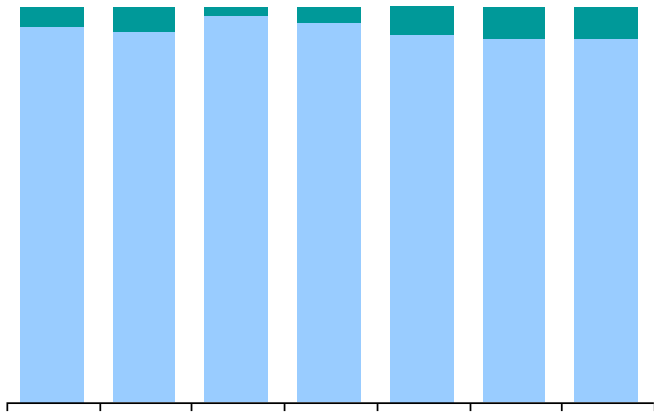

*Gavin and Stacey*

*Doctor Who*

—

---

*Note: excludes episodes which had been available for fewer than seven days at the end of the month.*

*Please refer to slide 4 for guide footnotes*

NB: There are currently issues with measuring iPhone iPlayer data

Sources - radio (aged 16+) from RAJAR Q3 09, internet (aged 2+) from Nielsen Jan 10,  
iPlayer Jan 10 BBC iStats

See footnotes on slide 17 for more detail

Please refer to slide 4 for guide footnotes