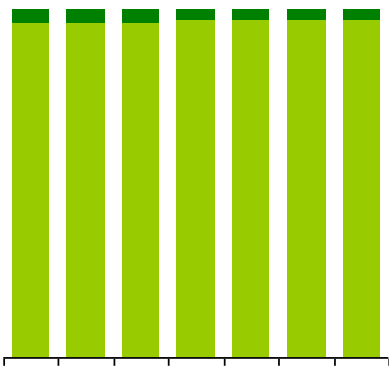

*Gavin and Stacey*

*Doctor Who*

—

---

*Note: excludes episodes which had been available for fewer than seven days at the end of the month.*

*Please refer to slide 4 for guide footnotes*

NB: There are currently issues with measuring iPhone iPlayer data

Sources - radio (aged 16+) from RAJAR Q3 09, internet (aged 2+) from Nielsen Jan 10,  
iPlayer Jan 10 BBC iStats

See footnotes on slide 17 for more detail

Please refer to slide 4 for guide footnotes