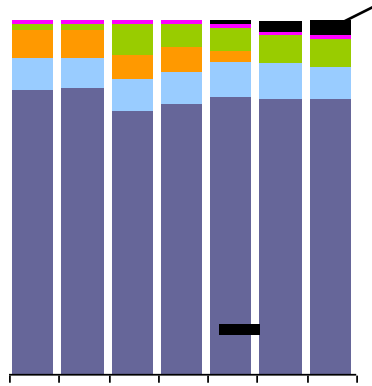

*Gavin and Stacey*

*Doctor Who*

—

---

*Note: excludes episodes which had been available for fewer than seven days at the end of the month.*

*Please refer to slide 4 for guide footnotes*

NB: There are currently issues with measuring iPhone iPlayer data

Sources - radio (aged 16+) from RAJAR Q3 09, internet (aged 2+) from Nielsen Jan 10,  
iPlayer Jan 10 BBC iStats

See footnotes on slide 17 for more detail

Please refer to slide 4 for guide footnotes