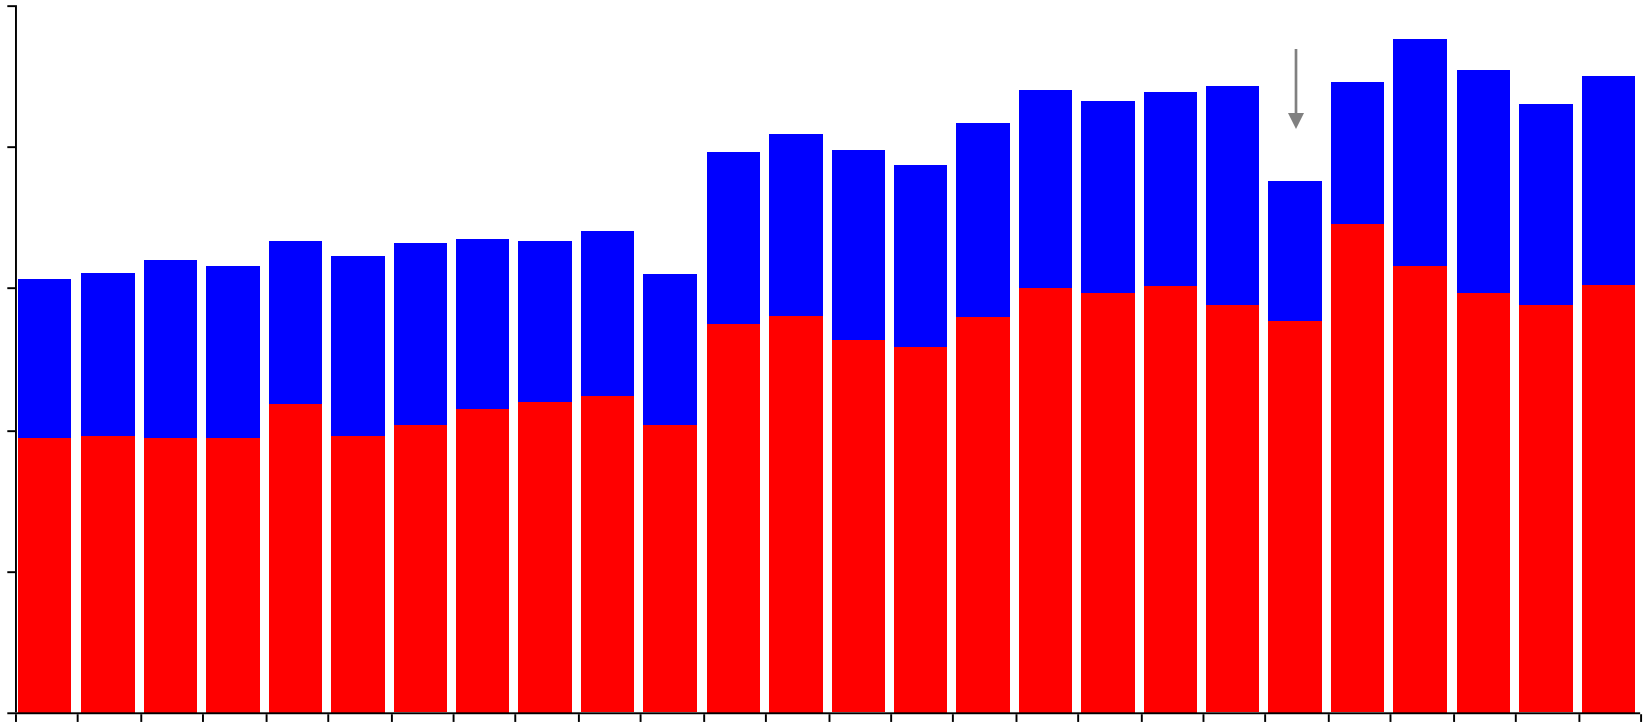

*Gavin and Stacey*

*Doctor Who*

—

---

*Note: excludes episodes which had been available for fewer than seven days at the end of the month.*

*Please refer to slide 4 for guide footnotes*

NB: There are currently issues with measuring iPhone iPlayer data

Sources - radio (aged 16+) from RAJAR Q3 09, internet (aged 2+) from Nielsen Jan 10,  
iPlayer Jan 10 BBC iStats

See footnotes on slide 17 for more detail

Please refer to slide 4 for guide footnotes