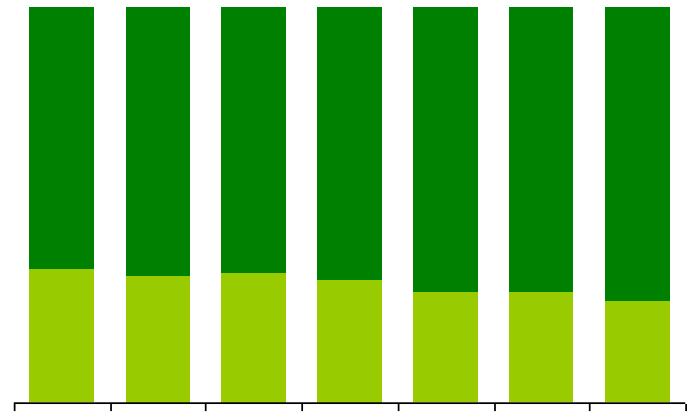

*Gavin and Stacey*

*Doctor Who*

—

---

*Note: excludes episodes which had been available for fewer than seven days at the end of the month.*

*Please refer to slide 4 for guide footnotes*

NB: There are currently issues with measuring iPhone iPlayer data

Sources - radio (aged 16+) from RAJAR Q3 09, internet (aged 2+) from Nielsen Jan 10,  
iPlayer Jan 10 BBC iStats

See footnotes on slide 17 for more detail

Please refer to slide 4 for guide footnotes