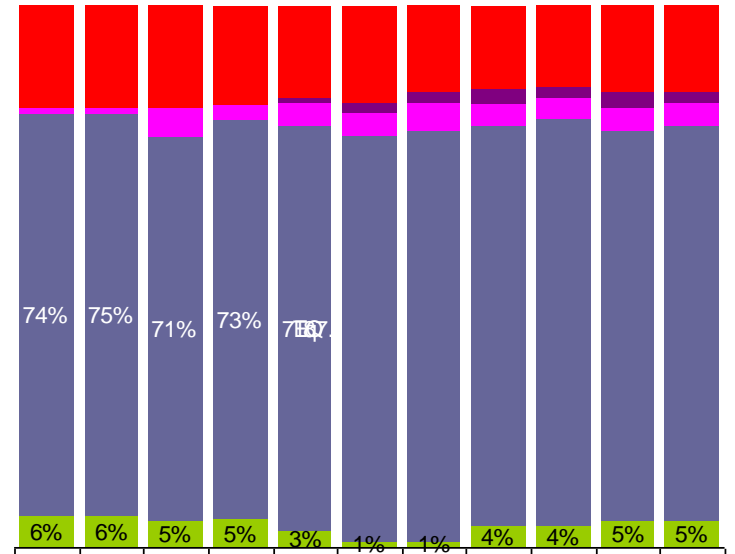

•

•

•

Cup Cricket and Radio 1's Big Weekend broadcasts were popular.

•

radio listener's profile.

•

•

778 E

-

//

equalling February's record –

-

778 EA6 IDE I E D9 - 6AA

778 EA6 IDE 69 D E D9 - 6AA

778 EA6 IDE 69 D E D9
- BD I I 9 E D9 E