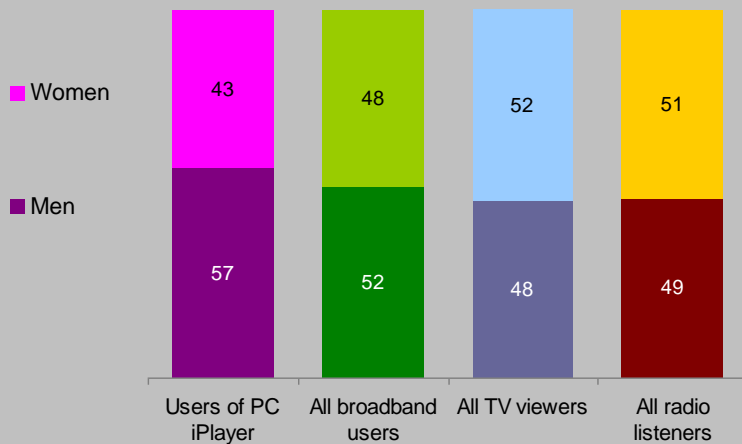

■
■

-

-

-

-

-

-

Gender

Age

9

standard way of counting "users" or "visitors" to

We only count successful requests, where a stream or a download actually start, rather than "clicks" which can be repeated

8 - programmes requested after they have gone out on "normal"