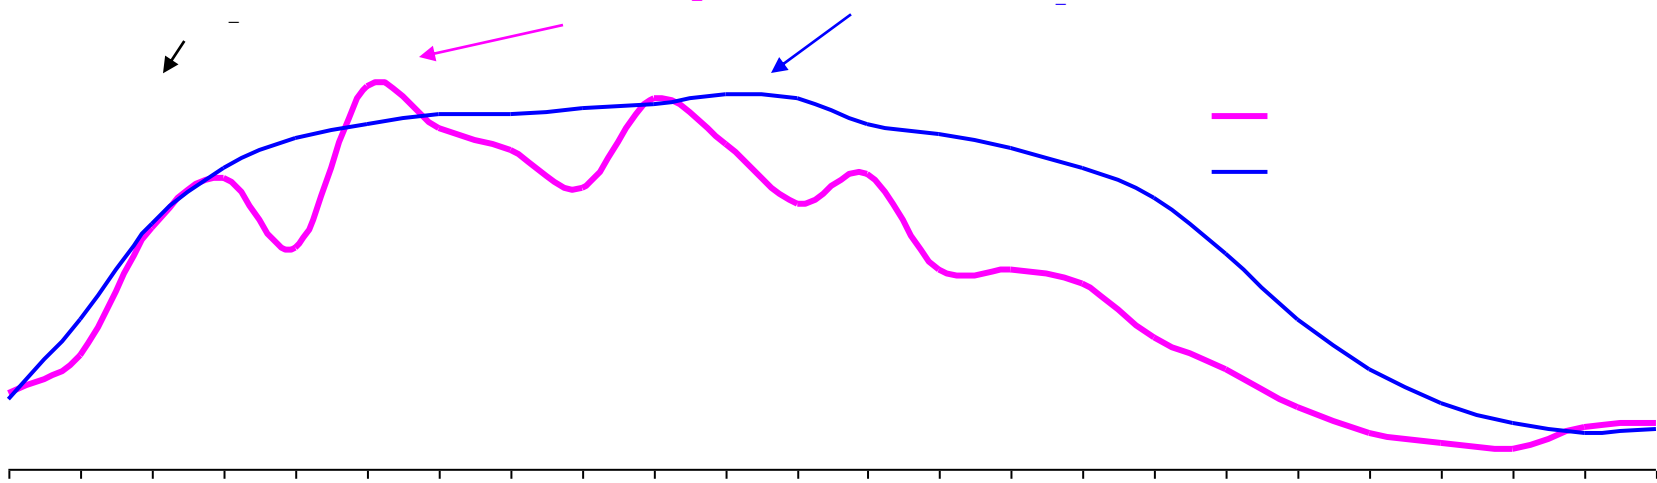

■
■

-

-

-

-

-

-

Gender

Age

9

standard way of counting "users" or "visitors" to

We only count successful requests, where a stream or a download actually start, rather than "clicks" which can be repeated

8 - programmes requested after they have gone out on "normal"