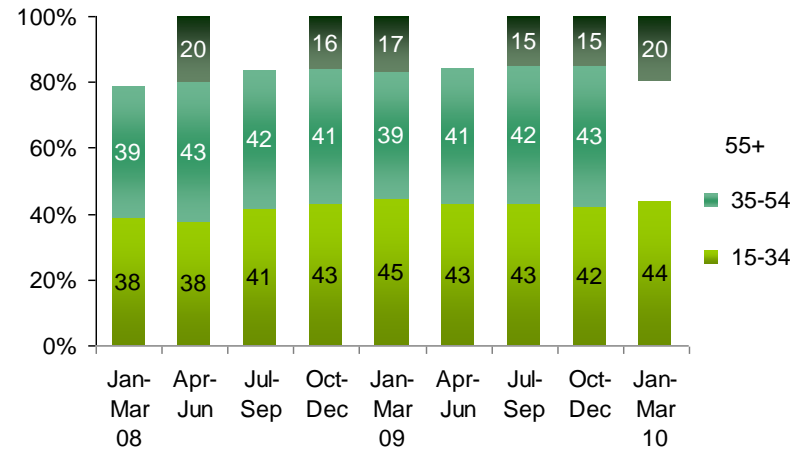

■
■

-

-

-

-

-

-

Gender

Age

9

standard way of counting "users" or "visitors" to

We only count successful requests, where a stream or a download actually start, rather than "clicks" which can be repeated

8 - programmes requested after they have gone out on "normal"