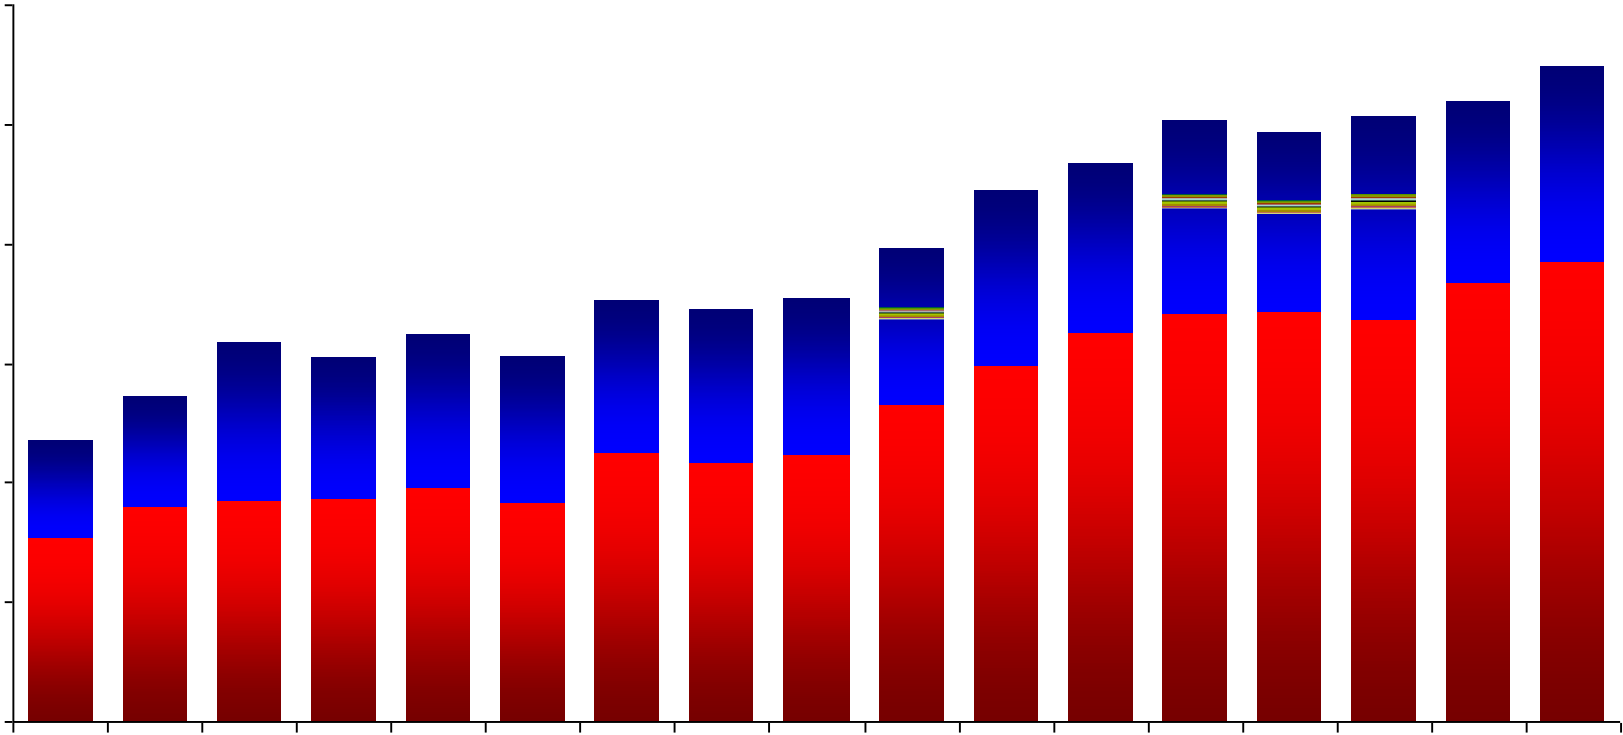

•

•

•

Cup Cricket and Radio 1's Big Weekend broadcasts were popular.

•

radio listener's profile.

•

•

778 E

-

//

equalling February's record –

-

778 EA6 IDE I E D9 - 6AA

778 EA6 IDE 69 D E D9 - 6AA

778 EA6 IDE 69 D E D9
- BD I I 9 E D9 E