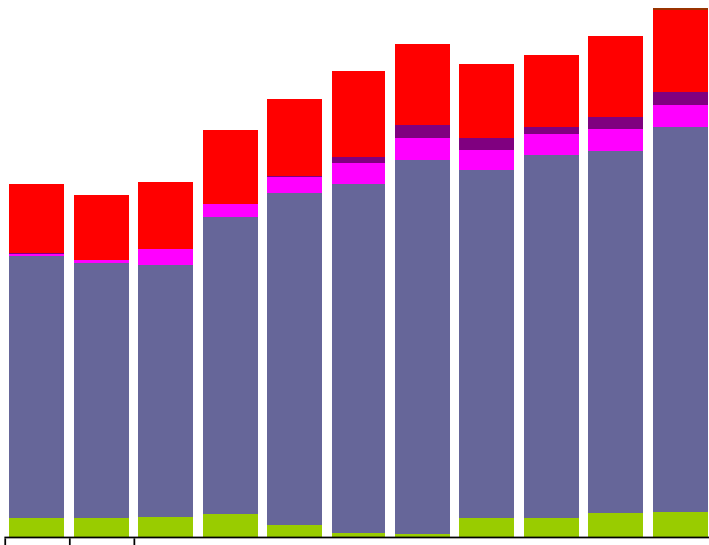

•

•

•

Cup Cricket and Radio 1's Big Weekend broadcasts were popular.

•

radio listener's profile.

•

•

778 E

-

//

equalling February's record –

-

778 EA6 IDE I E D9 - 6AA

778 EA6 IDE 69 D E D9 - 6AA

778 EA6 IDE 69 D E D9
- BD I I 9 E D9 E