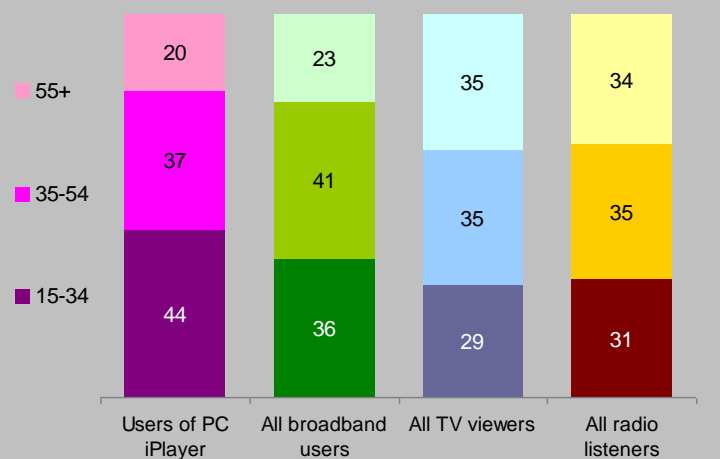

■
■

-

-

-

-

-

-

Gender

Age

9

standard way of counting "users" or "visitors" to

We only count successful requests, where a stream or a download actually start, rather than "clicks" which can be repeated

8 - programmes requested after they have gone out on "normal"