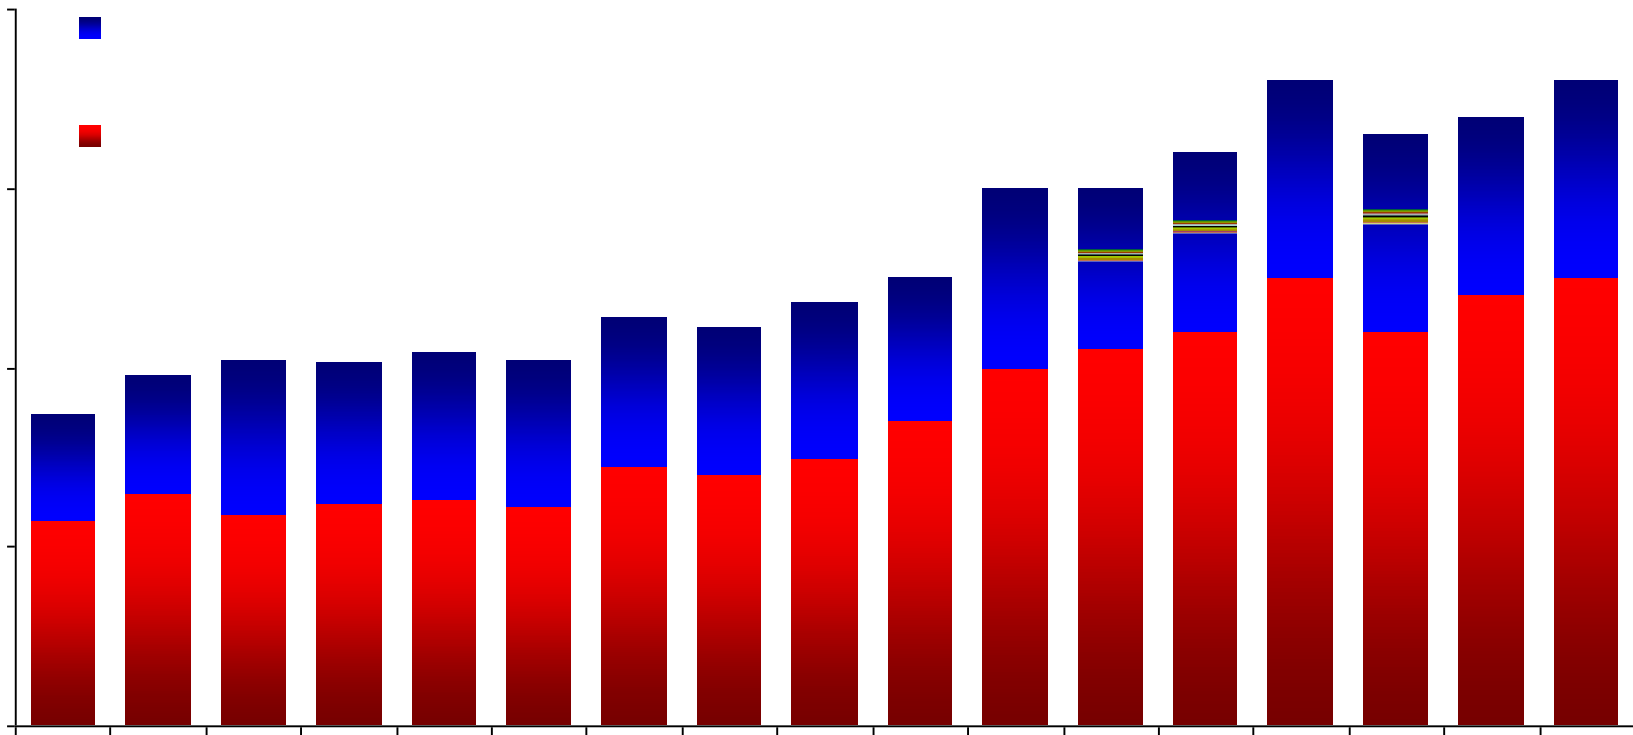

•

•

•

Cup Cricket and Radio 1's Big Weekend broadcasts were popular.

•

radio listener's profile.

•

•

778 E

-

//

equalling February's record –

-

778 EA6 IDE I E D9 - 6AA

778 EA6 IDE 69 D E D9 - 6AA

778 EA6 IDE 69 D E D9
- BD I I 9 E D9 E